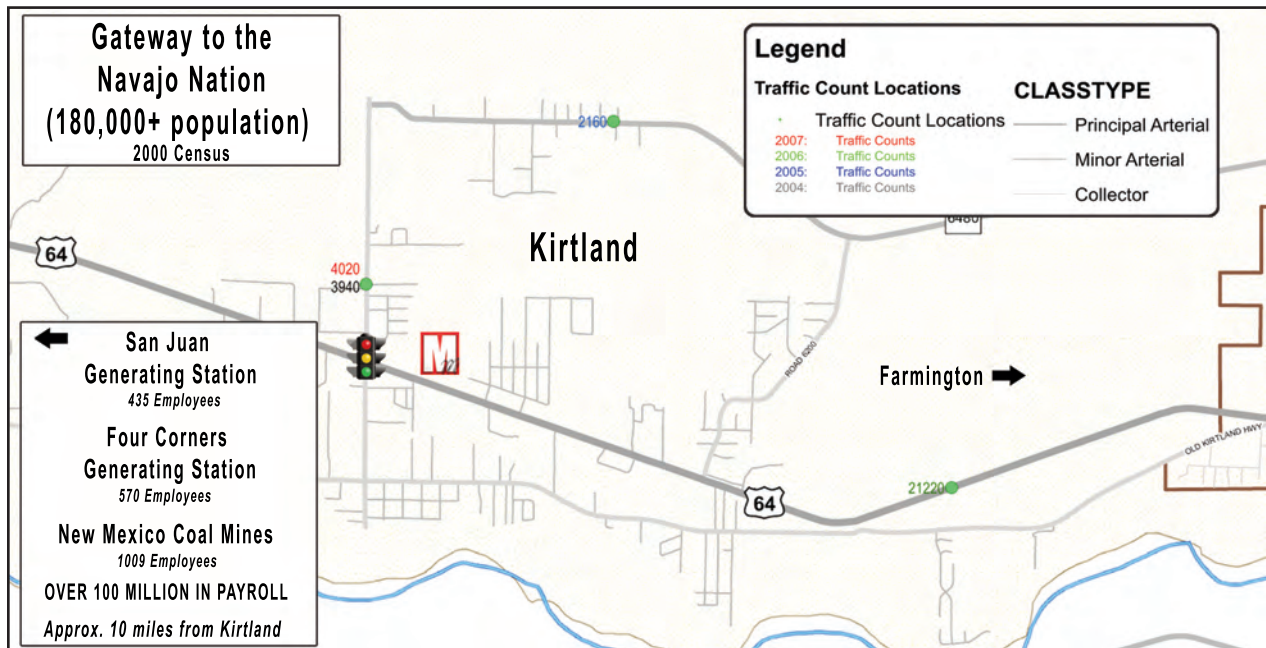

## Kirtland Traffic Count

Source: [www.farmingtonmpo.org/trafficcounts](http://www.farmingtonmpo.org/trafficcounts)

**Over 25,000 vehicles per day.**

**More than 750,000 vehicles pass by this information center each month.**